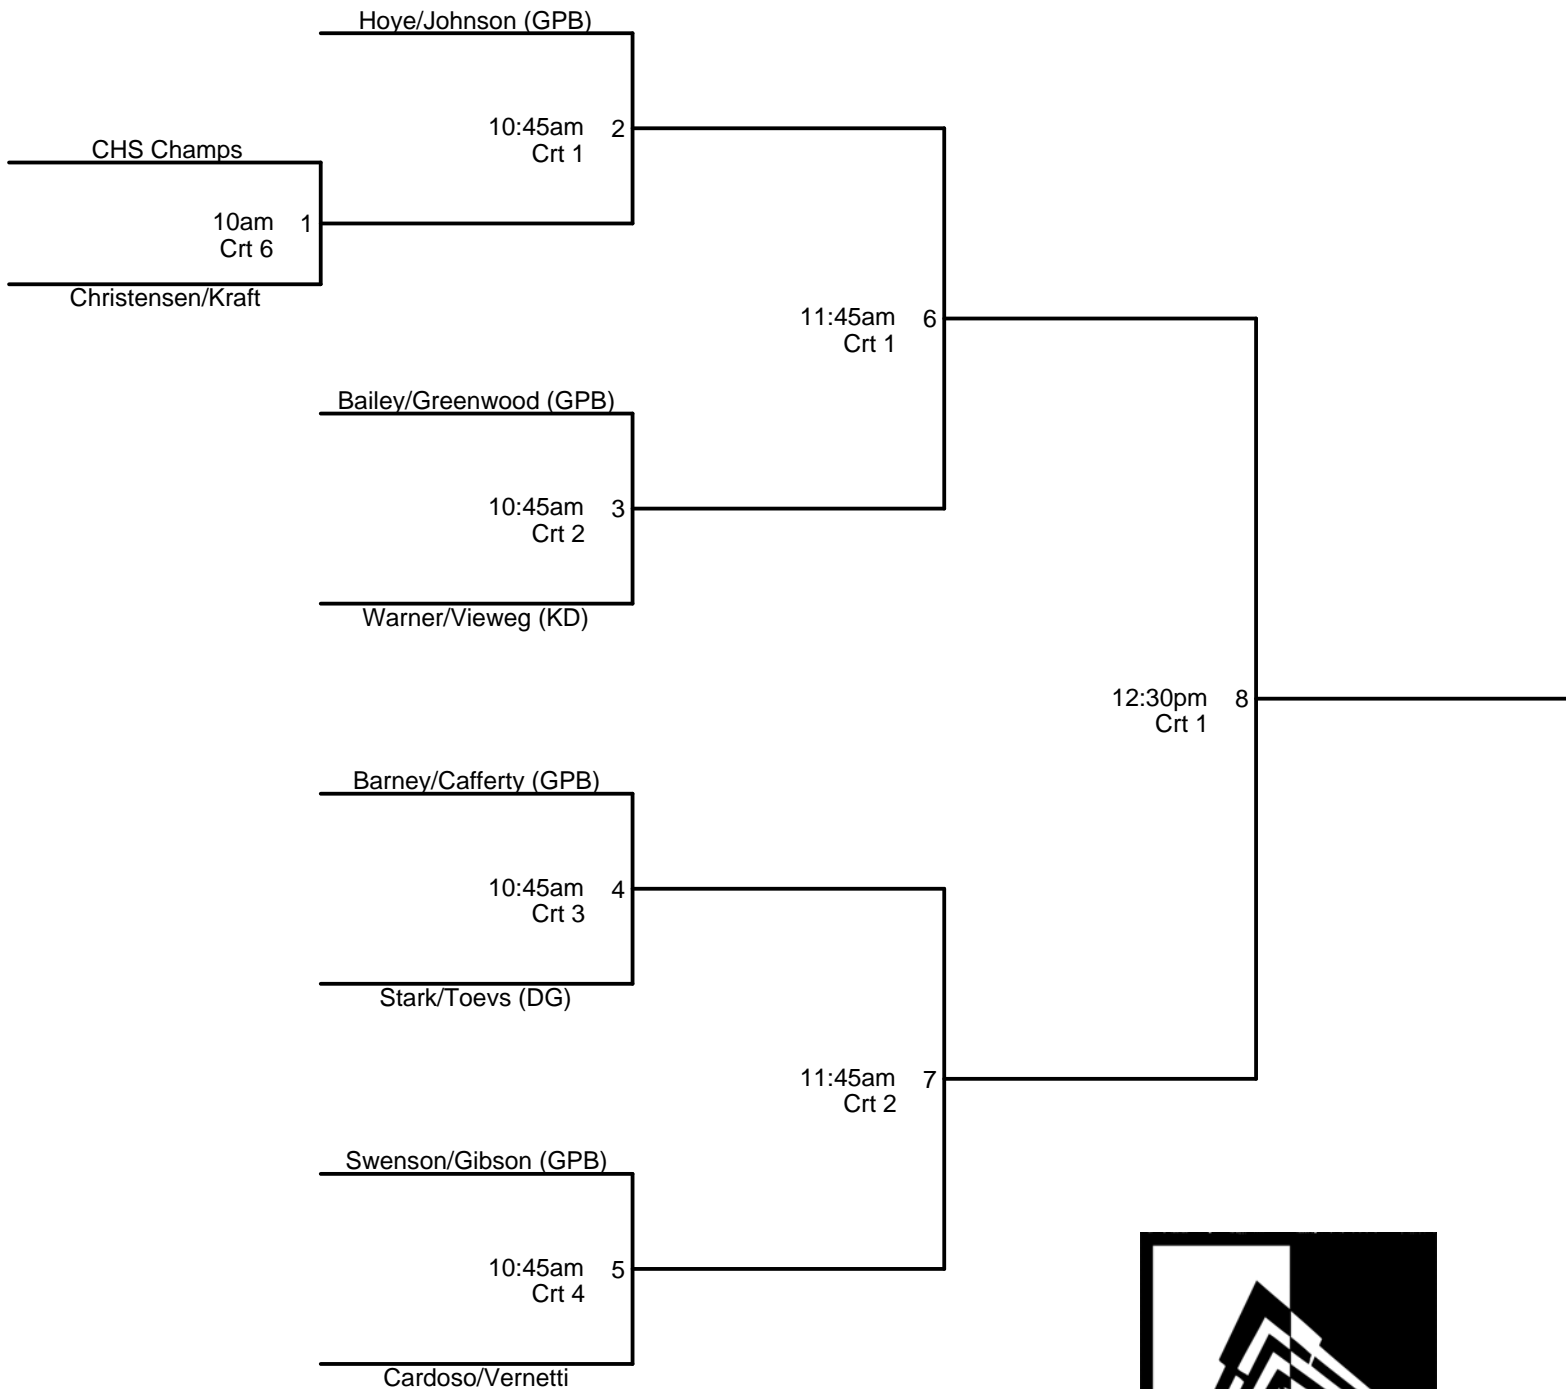

2009 University of Idaho Intramural Sports Women's Tennis DoubleTournament

All Games Sunday Sep 20th at Memorial Gym Courts