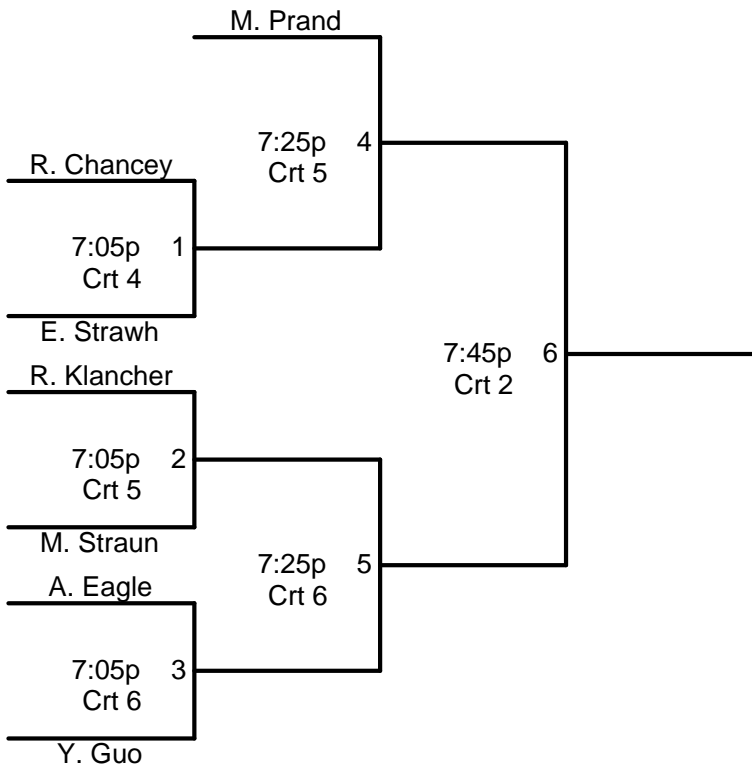

2009 University of Idaho
 Intramural Sports
 Women's Singles Badminton Tournament

All Games Friday Nov 6
 Games in PEB Large Gym